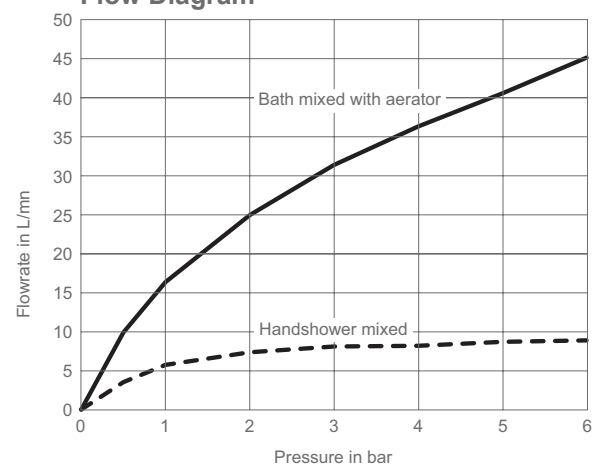

Composed Floor-Mount Bath Filler with Handshower

C73087D

Product Description: Composed floor-mount bath filler with handshower

Colour/Finish: Polished Chrome

Material: Brass Body

Minimum Pressure: 0.5 bar

Product Weight (kg): 12.0

Fixings Included: Yes

Guarantee (Years): 5

Flow Diagram

Additional Information: KOHLER® finishes resist corrosion and tarnishing, whilst solid brass construction ensures durability and reliability.

Dimensions (mm): Shown on next page