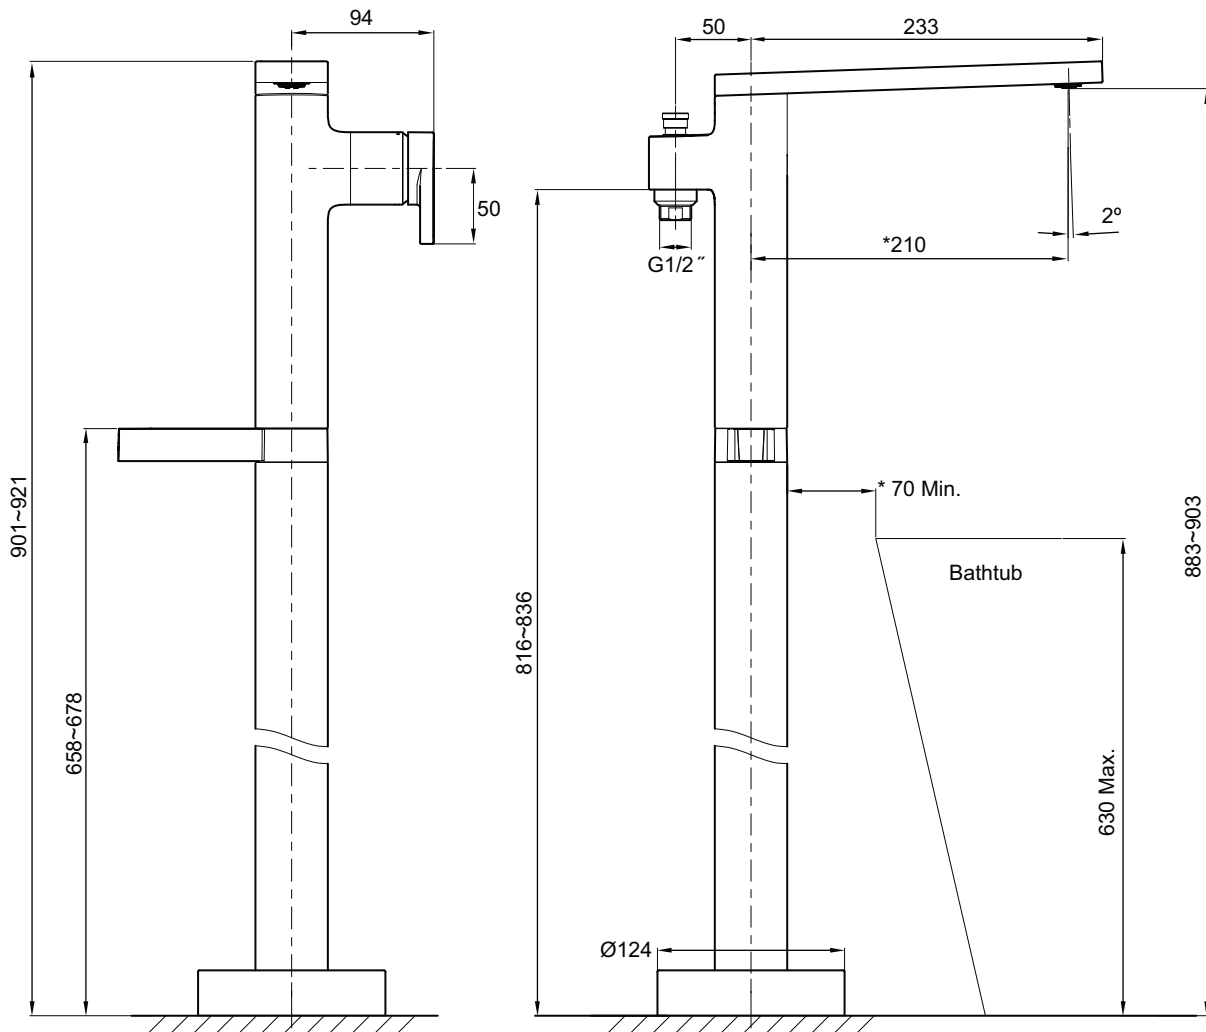

Composed Floor-Mount Bath Filler with Handshower

C73087D

Dimensions (mm):

Kohler UK

Sales and Technical: +44 (0) 800 001 4466

info@kohler.co.uk

www.KOHLER.co.uk

THE BOLD LOOK
OF **KOHLER**®